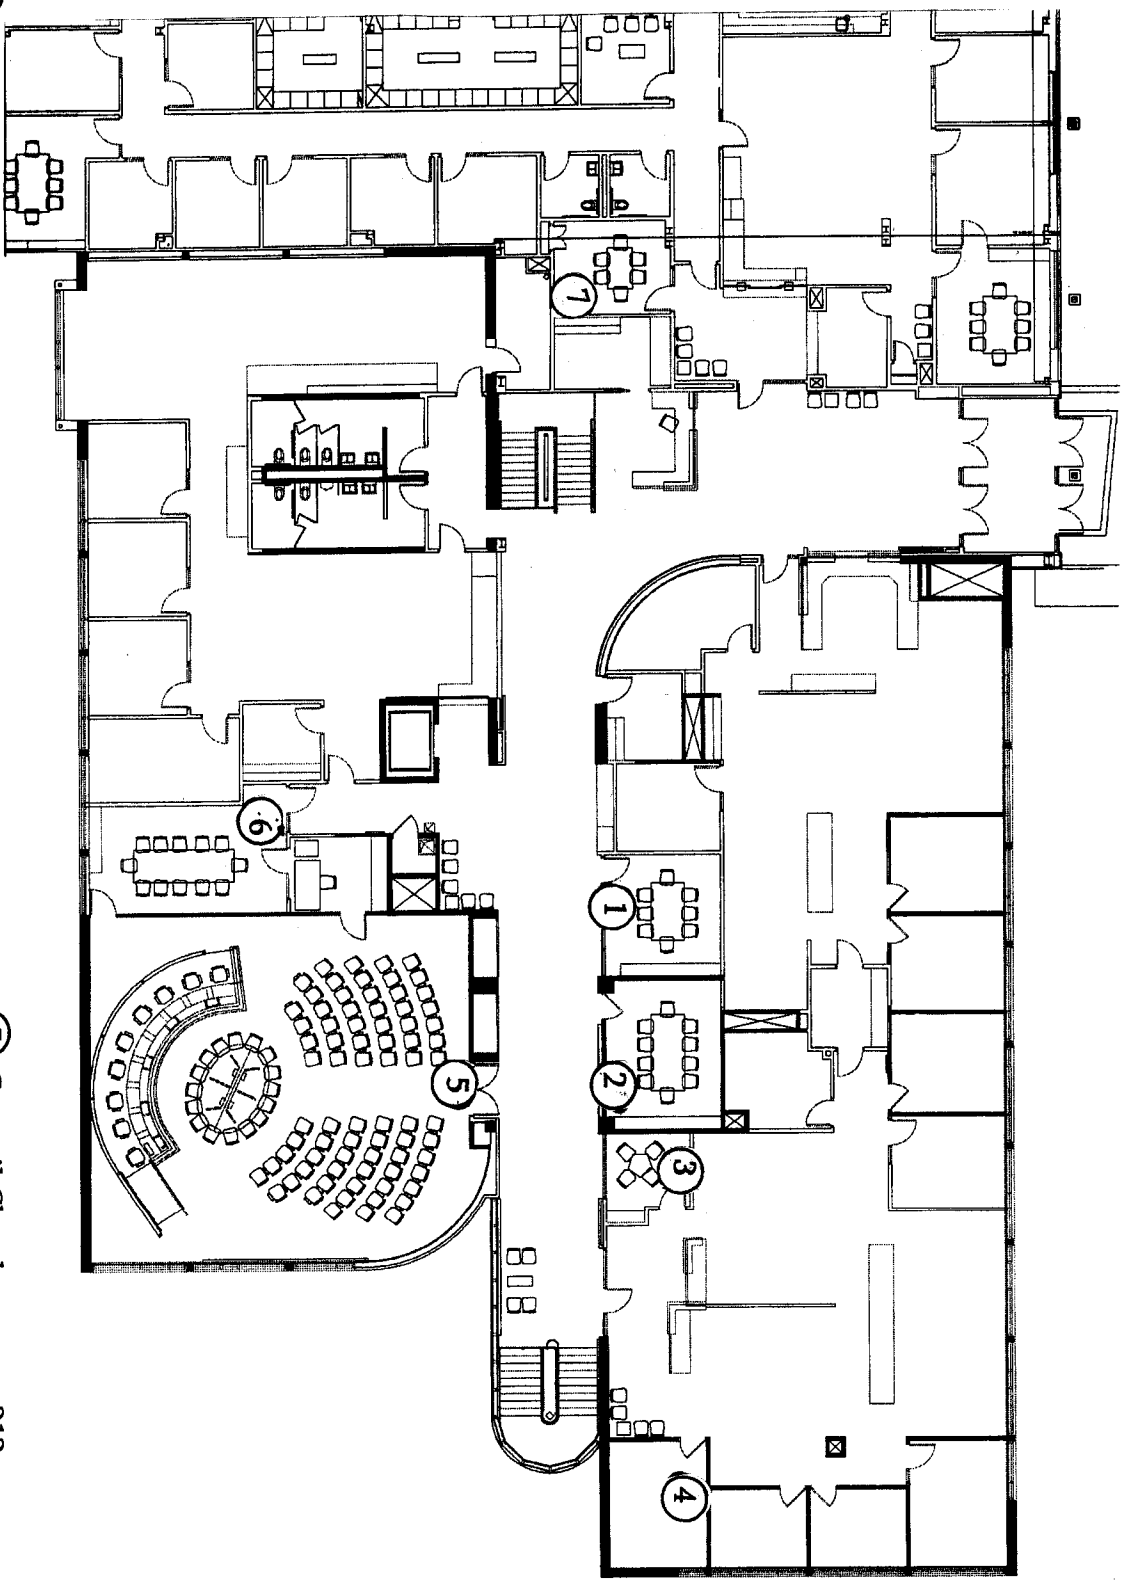

## Main Level Conference Rooms

- |               |     |            |                    |     |             |
|---------------|-----|------------|--------------------|-----|-------------|
| ① Elm Room    | 209 | Capacity 6 | ⑤ Council Chambers | 213 | Capacity 89 |
| ② Maple Room  | 211 | Capacity 8 | ⑥ Aspen Room       | 204 | Capacity 4  |
| ③ Bonsai Room | 217 | Capacity 4 | ⑦ Balsam Room      |     | Capacity 8  |
| ④ Linden Room | 218 | Capacity 8 |                    |     |             |

## Lower Level Conference Rooms

- |   |  |
|---|--|
| <p>⑧ Willow Room (EOC) L119 Capacity 50</p> <p>⑨ Pin Oak Room (front) L141 Capacity 24</p> <p>⑩ Bur Oak Room (back) L142 Capacity 24</p> <p>⑪ Oak Room (both Pin &amp; Bur Oak) Capacity 48</p> | <p>⑬ Dogwood Room L166 Capacity 6</p> <p>⑫ Hawthorne Room L158 Capacity 14</p> |
|---|--|