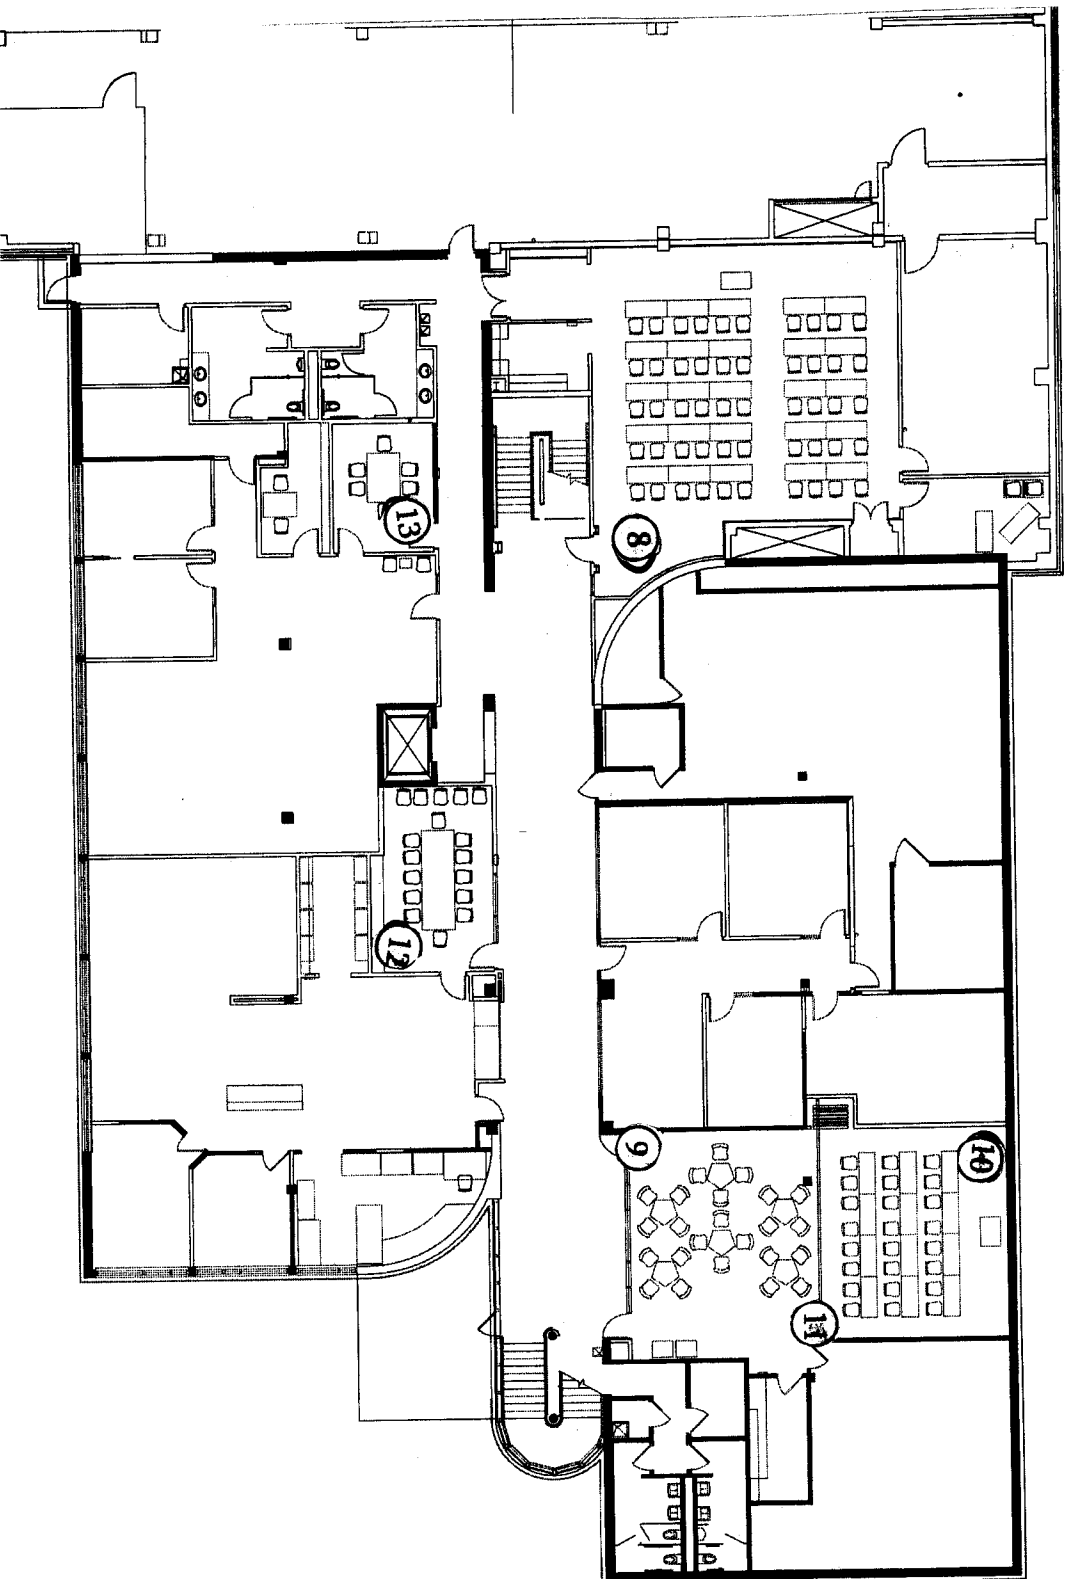

## Main Level Conference Rooms

- |               |     |            |                    |     |             |
|---------------|-----|------------|--------------------|-----|-------------|
| ① Elm Room    | 209 | Capacity 6 | ⑤ Council Chambers | 213 | Capacity 89 |
| ② Maple Room  | 211 | Capacity 8 | ⑥ Aspen Room       | 204 | Capacity 4  |
| ③ Bonsai Room | 217 | Capacity 4 | ⑦ Balsam Room      |     | Capacity 8  |
| ④ Linden Room | 218 | Capacity 8 |                    |     |             |

## Lower Level Conference Rooms

- |   |  |
|---|--|
| <p>⑧ Willow Room (EOC) L119 Capacity 50</p> <p>⑨ Pin Oak Room (front) L141 Capacity 24</p> <p>⑩ Bur Oak Room (back) L142 Capacity 24</p> <p>⑪ Oak Room (both Pin &amp; Bur Oak) Capacity 48</p> | <p>⑬ Dogwood Room L166 Capacity 6</p> <p>⑫ Hawthorne Room L158 Capacity 14</p> |
|---|--|